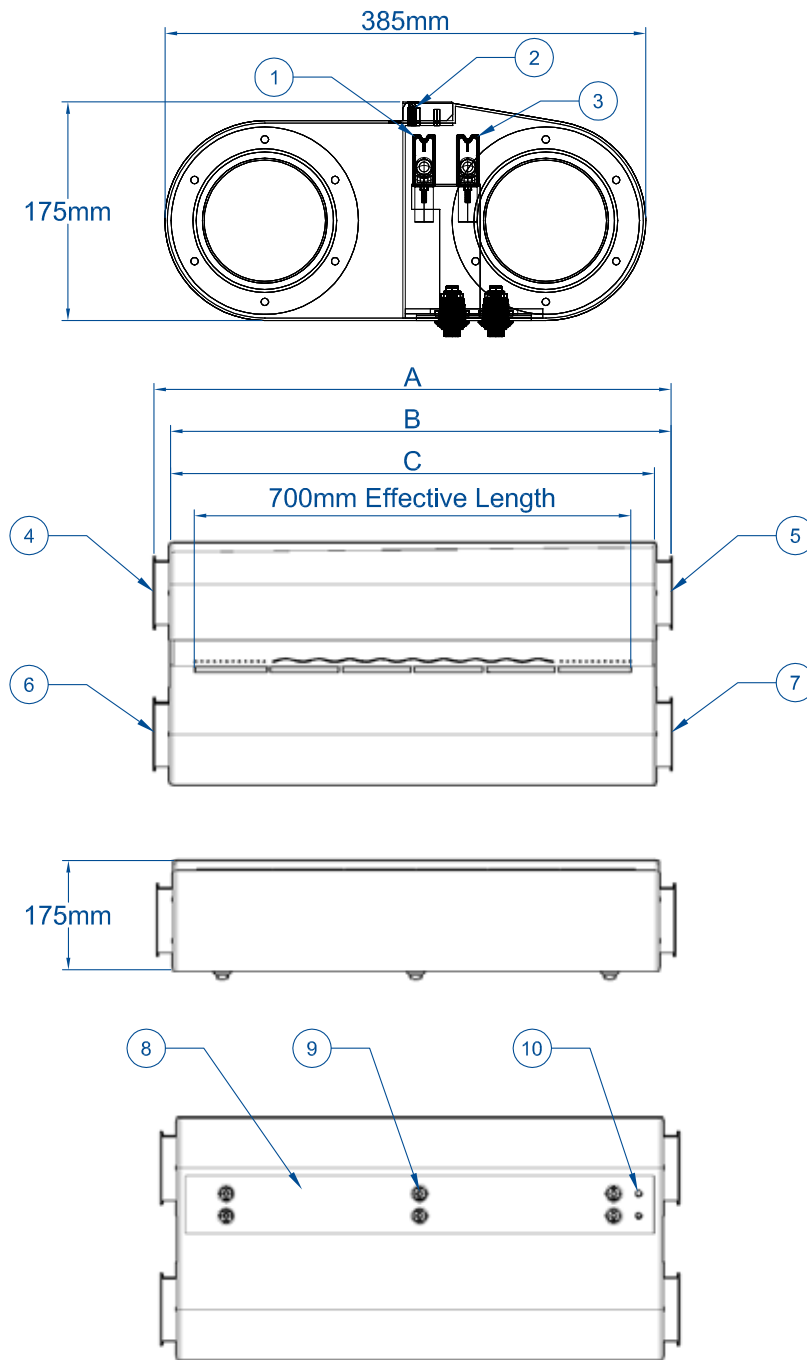

# IonRinse Head Dimensions

## Key

1	Primary 915 Ionising Bar
2	Airflow Distributor
3	Reserve 915 Ionising Bar
4/5	Air Inlet
6/7	Air Outlet
8	Drop Down Access Panel
9	Sealed Latch x 6
10	Ionising Bar Cable Gland x 2

## Air Inlet / Outlet Options

A	829mm Double Sided Length
B	803mm Single Sided Length
C	776mm Head Length

The air inlets / outlets can be any combination of those shown above.